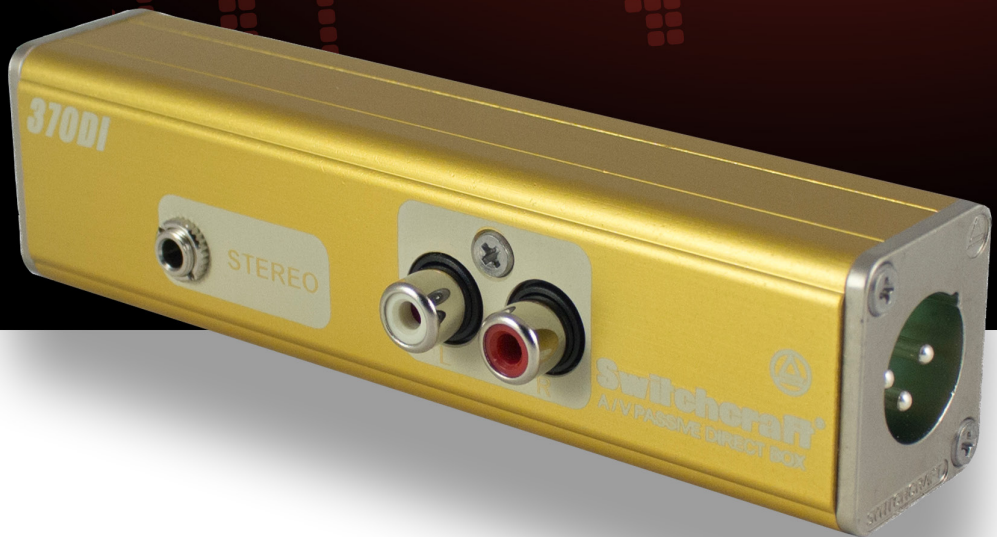

NEW PRODUCT BULLETIN 633

370DI
AUDIOSTIX®

Switchcraft®
Pro Audio

The 370DI is a durable, pocket size, Direct Box which is a cross between Switchcraft's SC700CT DI Box and 318 Inline Audio Adapter. The 370DI sums and converts the unbalanced stereo outputs of cell phones, tablets, laptops and consumer gear to a balanced mono mic level for connecting to audio consoles and house sound systems.

FEATURES & BENEFITS

- Dual RCA inputs
- 3.5MM input (1/8" TRS jack)
- Switchcraft DE Series locking male XLR provides balanced, mono, mic level output
- Ground Lift Switch
- 20db pad to enable the device to handle stronger signals without distortion

APPLICATIONS

- Concert Touring
- House of Worship
- Presentations
- Broadcast facilities

SPECIFICATIONS

Parameter	Performance	Conditions
Frequency Response	20Hz - 20kHz	+/-2dB, ref 1kHz.
Total Harmonic Distortion + Noise	0.12%	at 1kHz, with Pad OFF
Maximum input level, Pad OFF	20	dBV
Maximum input level, Pad ON	40	dBV
Voltage gain	-4.5	dB, Pad: OFF
Input Impedance	>1900 Ω	at 1kHz
Output Impedance	<700 Ω	at 1kHz
Deviation from Linear Phase	$\leq 30^\circ$ $\leq 3^\circ$ $\leq 30^\circ$	at 20Hz at 1KHz at 20kHz
Pad Attenuation	-20	dB